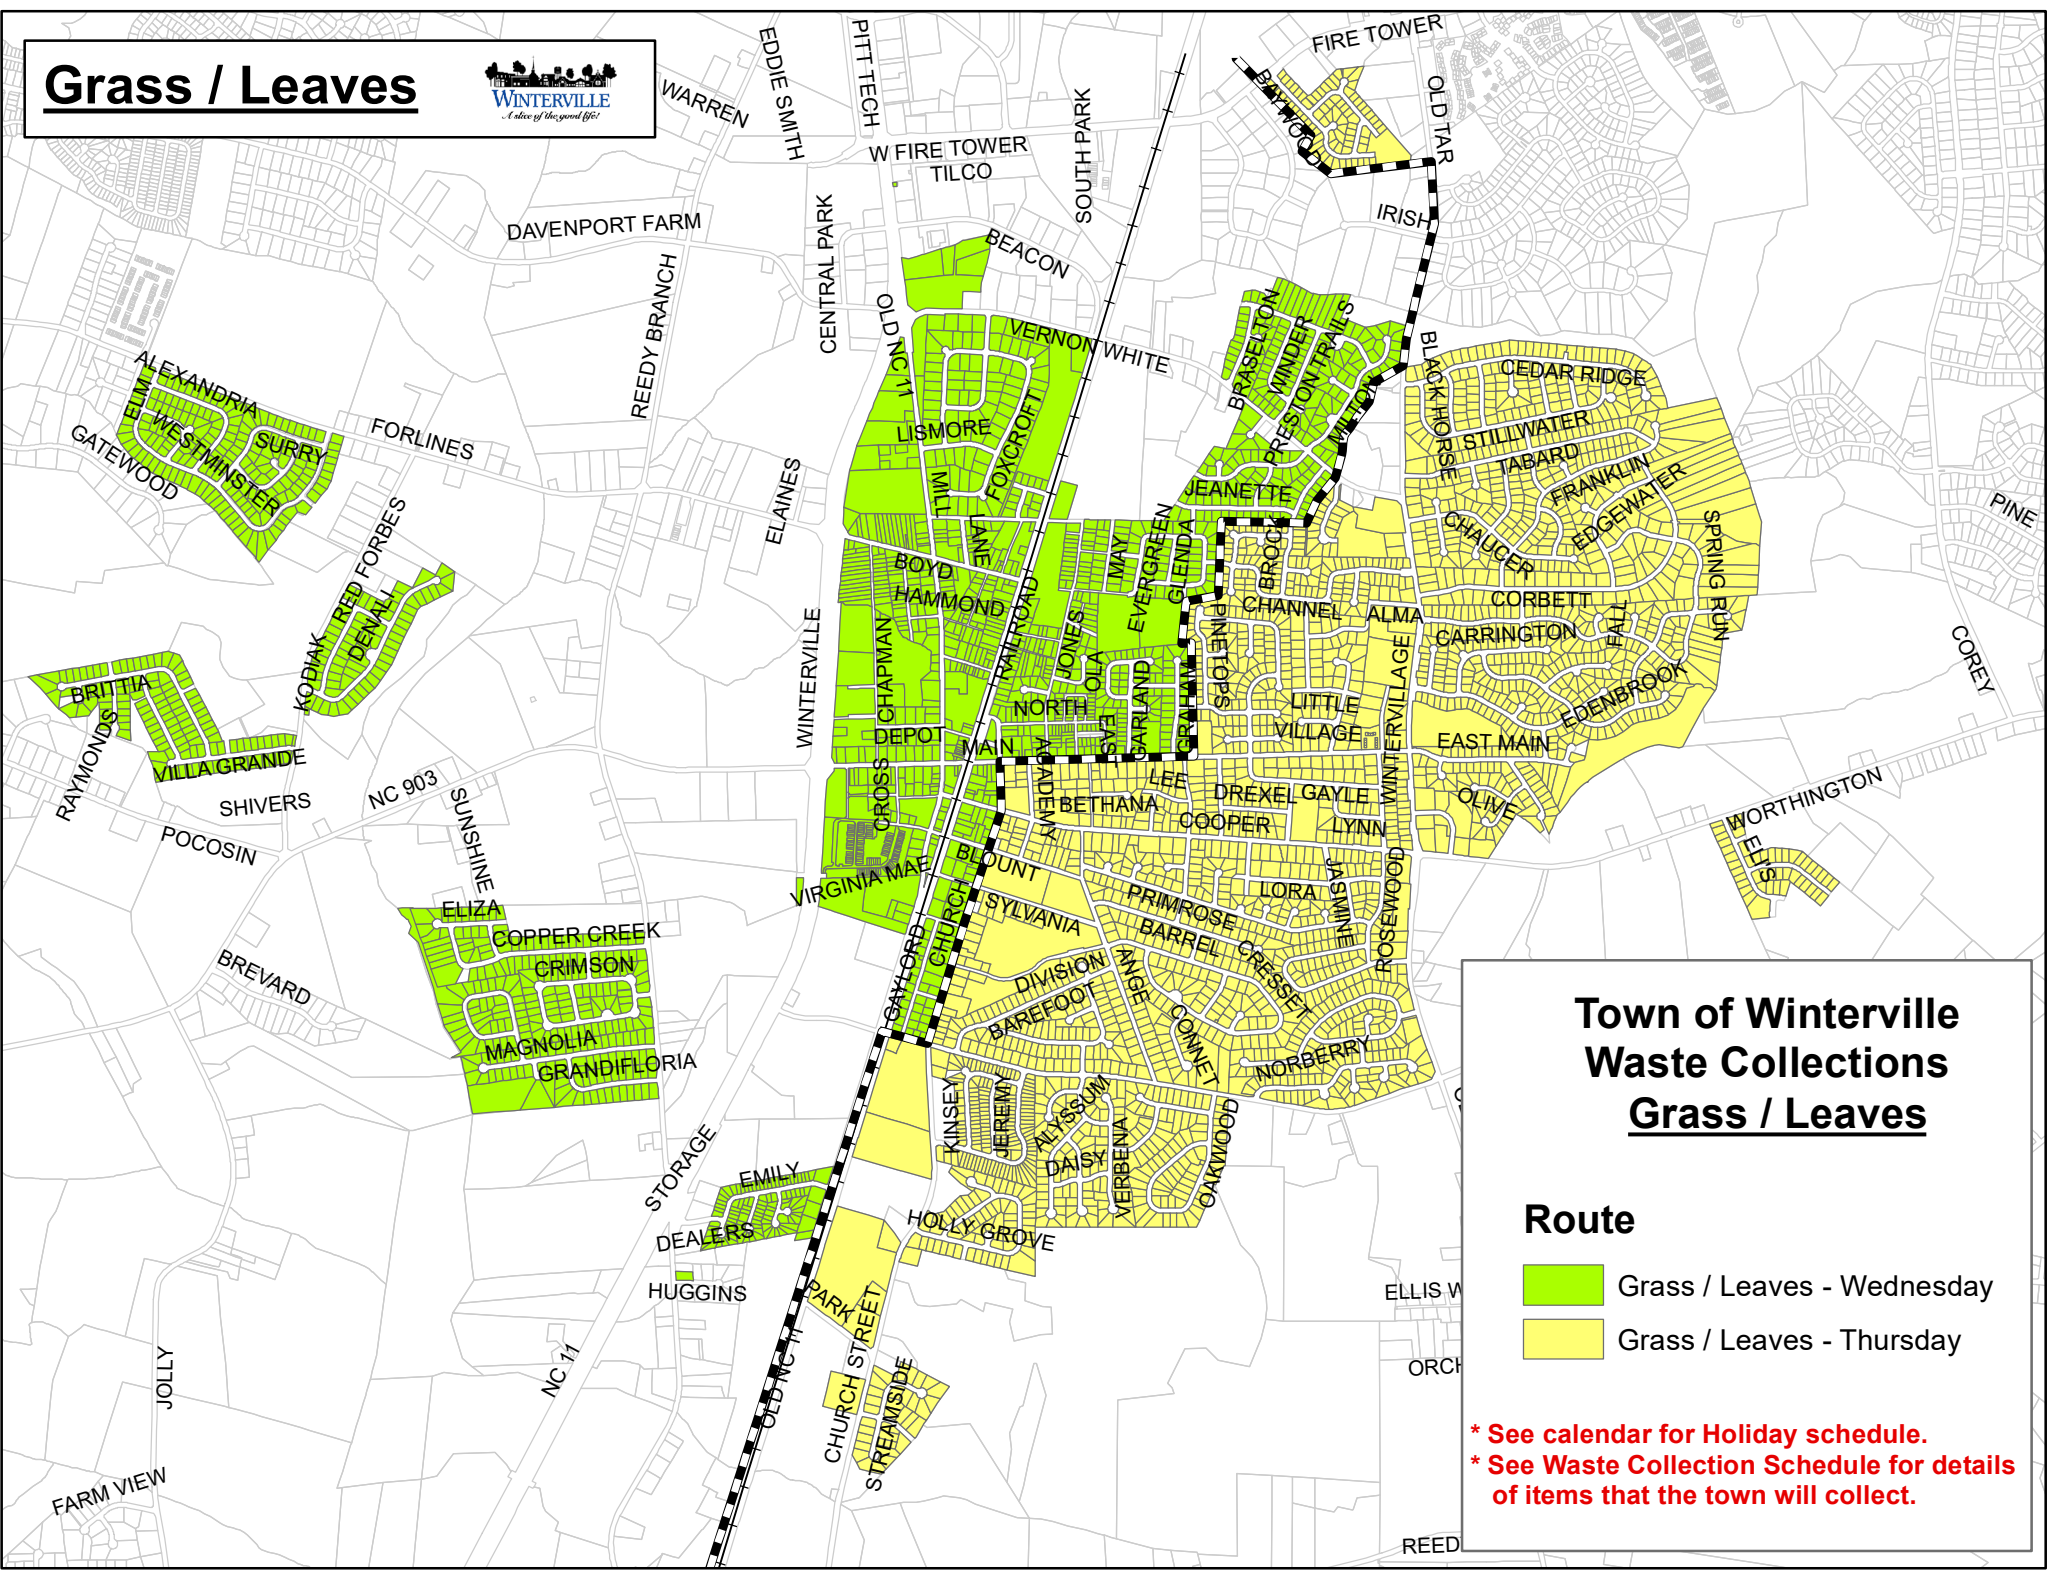

Grass / Leaves

Town of Winterville Waste Collections Grass / Leaves

- Route**
-  Grass / Leaves - Wednesday
 -  Grass / Leaves - Thursday

*** See calendar for Holiday schedule.**
*** See Waste Collection Schedule for details of items that the town will collect.**